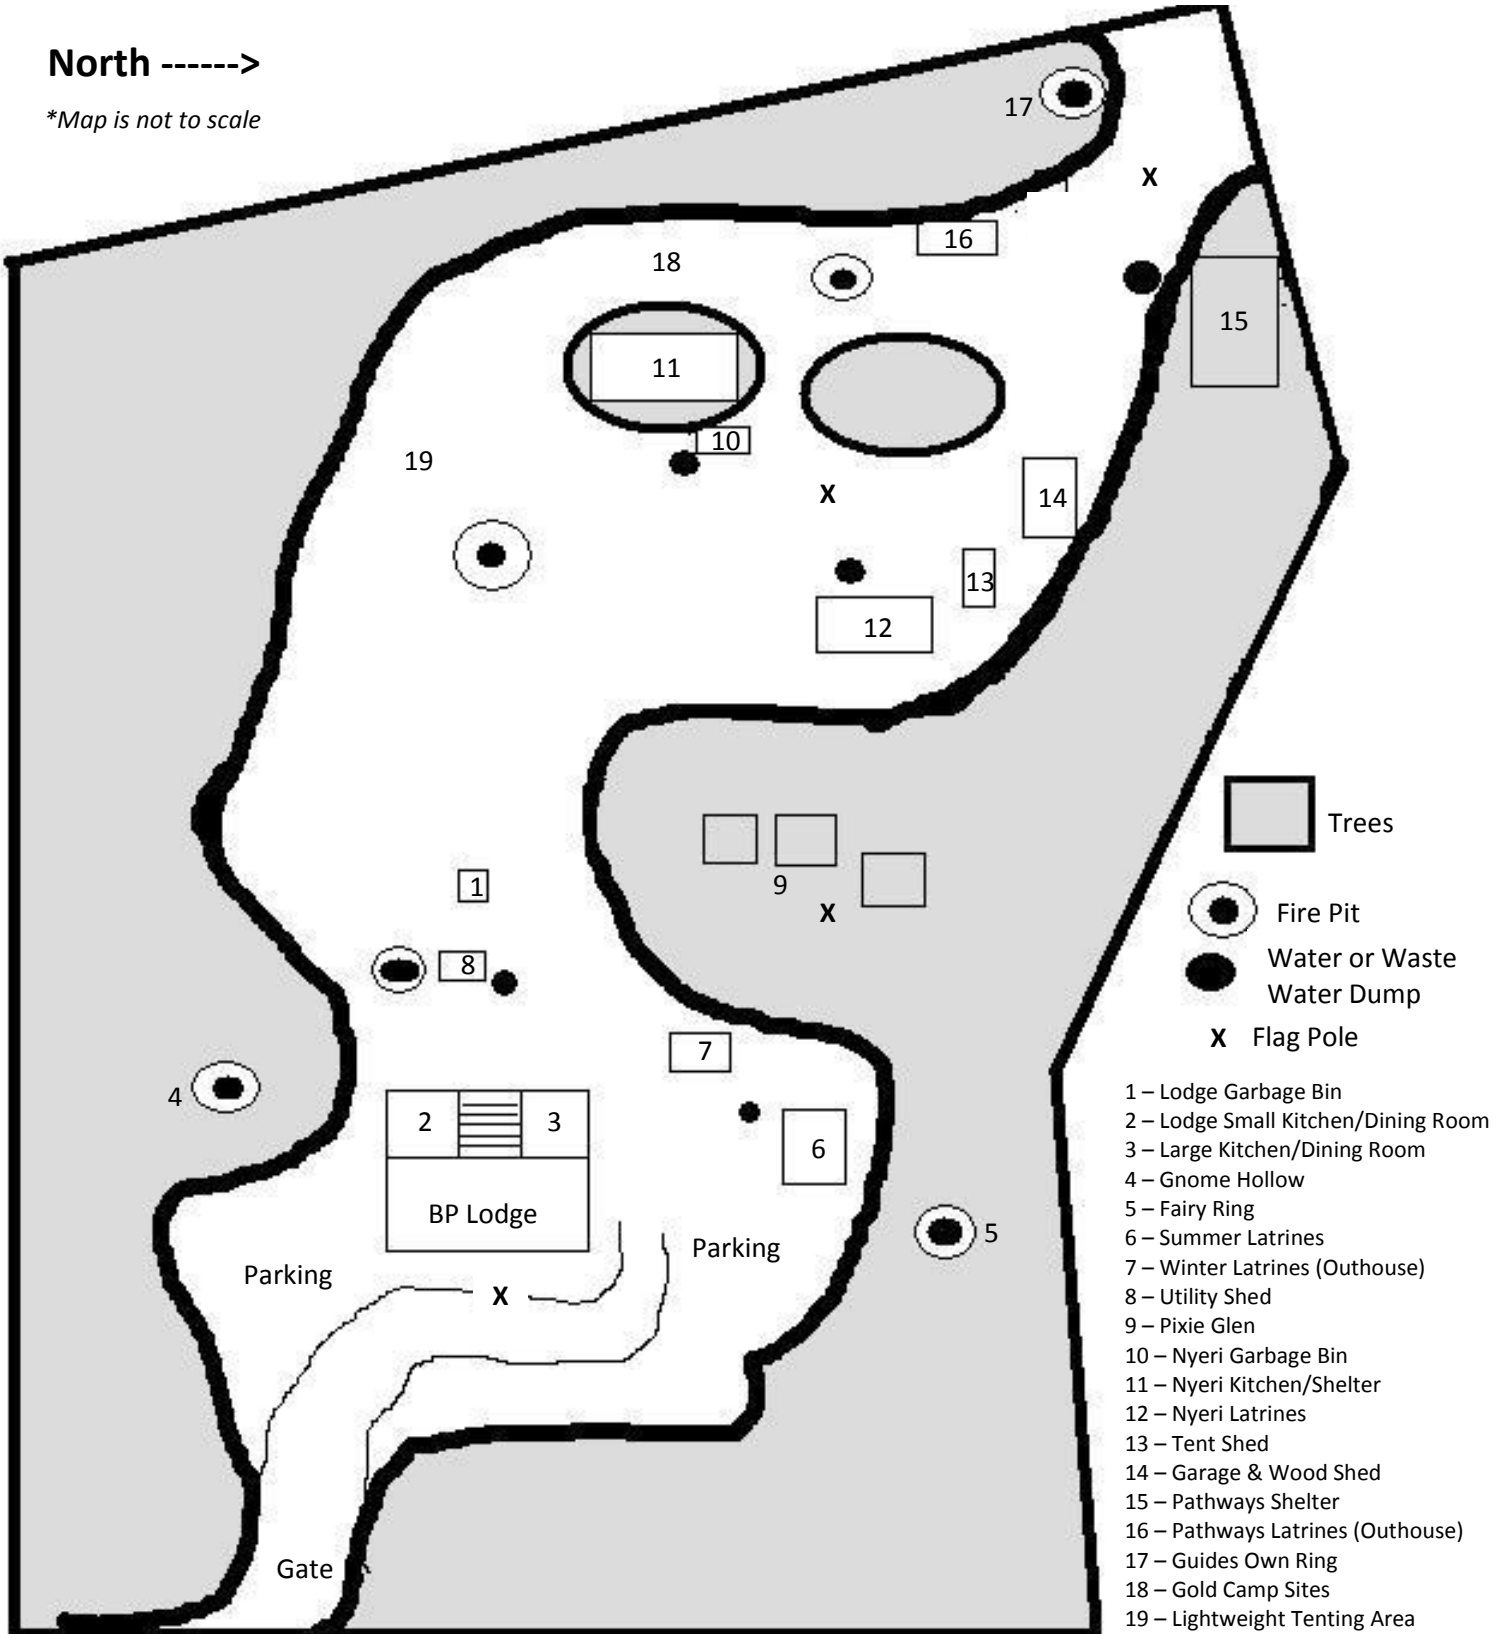

Trefoil Trails Girl Guide Camp

Pike Lake Provincial Park

North ----->

*Map is not to scale

- 1 – Lodge Garbage Bin
- 2 – Lodge Small Kitchen/Dining Room
- 3 – Large Kitchen/Dining Room
- 4 – Gnome Hollow
- 5 – Fairy Ring
- 6 – Summer Latrines
- 7 – Winter Latrines (Outhouse)
- 8 – Utility Shed
- 9 – Pixie Glen
- 10 – Nyeri Garbage Bin
- 11 – Nyeri Kitchen/Shelter
- 12 – Nyeri Latrines
- 13 – Tent Shed
- 14 – Garage & Wood Shed
- 15 – Pathways Shelter
- 16 – Pathways Latrines (Outhouse)
- 17 – Guides Own Ring
- 18 – Gold Camp Sites
- 19 – Lightweight Tenting Area